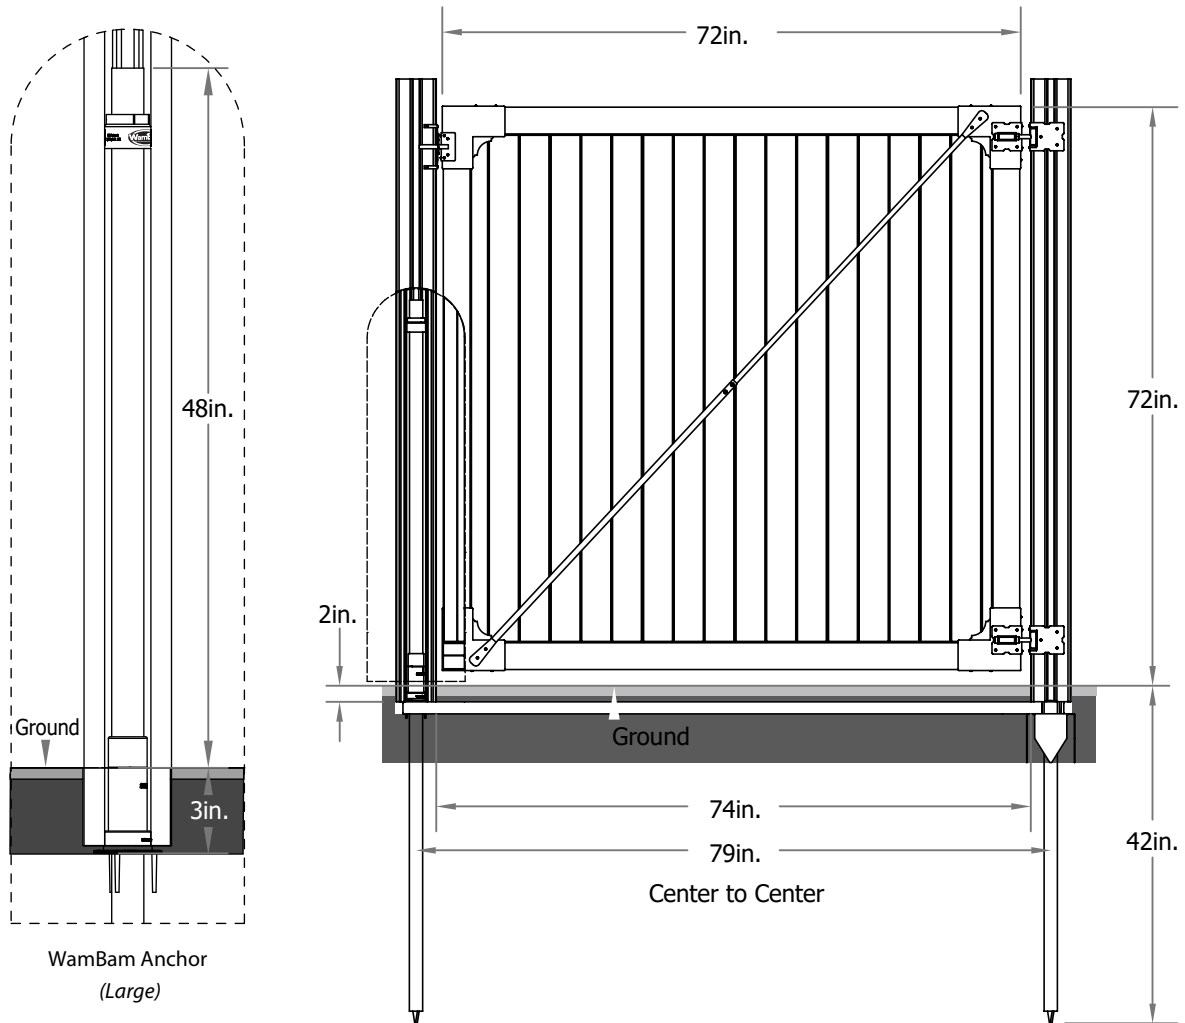

6 ft Wide Privacy Gate

SPEC DRAWINGS

Top Rail

Bottom Rail

Vertical Stile

.090in. wall thickness