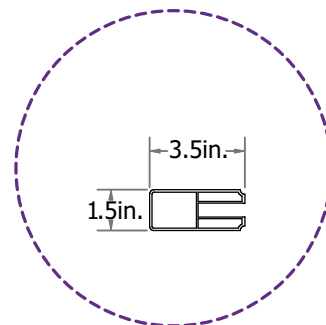

6 ft Wide Privacy Gate

SPEC DRAWINGS

Top Rail

Bottom Rail

Vertical Stile

.090in. wall thickness