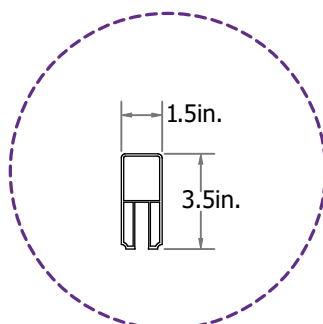

6 ft Wide Privacy Gate

SPEC DRAWINGS

Top Rail

Bottom Rail

Vertical Stile

.090in. wall thickness