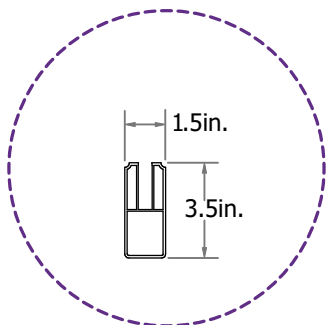

6 ft Wide Privacy Gate

SPEC DRAWINGS

Top Rail

Bottom Rail

Vertical Stile

.090in. wall thickness